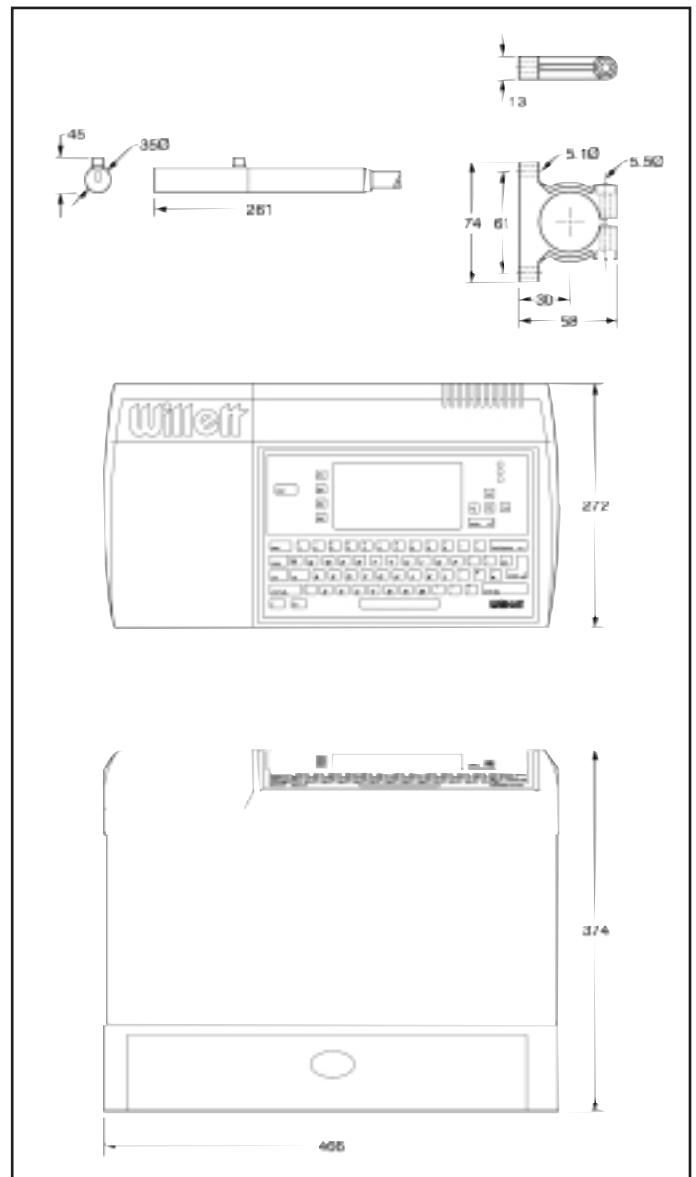

430 Technical Specification

Standard Features:

- 1 to 3 lines of code
- Automatic print head cleaning during start up and shut down
- Print head cleaning activated by power out
- Simple push button operation
- Local language message editing and display
- 25 message memory
- On-screen logo editor
- Password protection system
- Sequential numbering
- Continuous printing
- Current and expiry time and date coding
- 3 metre print head umbilical

Line Speed:

Up to 4m/second

Fonts:

5 x 5, 7 x 5, 9 x 6, 16 x 11, 24 x 17

Print Height:

1 to 10mm

Electrical Requirements:

110/230 VAC, 50/60 Hz

Environment:

Temp Range 5°C to 40°C, humidity 90% non-condensing

Inks:

A basic range of standard and low environmental impact inks are available for use in the 430

Data Input:

Shaft encoder
Print Trigger

Approvals:

As part of the continuing process of development Willett reserves the right to alter the specifications and other details of its products without notice. Please enquire to Willett for latest details.

© Copyright Willett International Limited 2000
Willett products are copyrighted products and are the subject of granted and pending patents. The Willett name and logo are Trade Marks of Willett International Limited.
Part No: 308-0430-102 ISSUE 2.

www.willett.com

Willett The World's Coding and Labelling Company, offer a comprehensive range of industrial coding equipment which includes :- Laser Coders, Large and Small Character Ink Jet Coders, Label Printer Applicators, Decorative Label Applicators, Desk Top Labellers, Customised Software, Systems Integration and a complete range of consumables, Inks, Fluids, Ribbons and Labels.